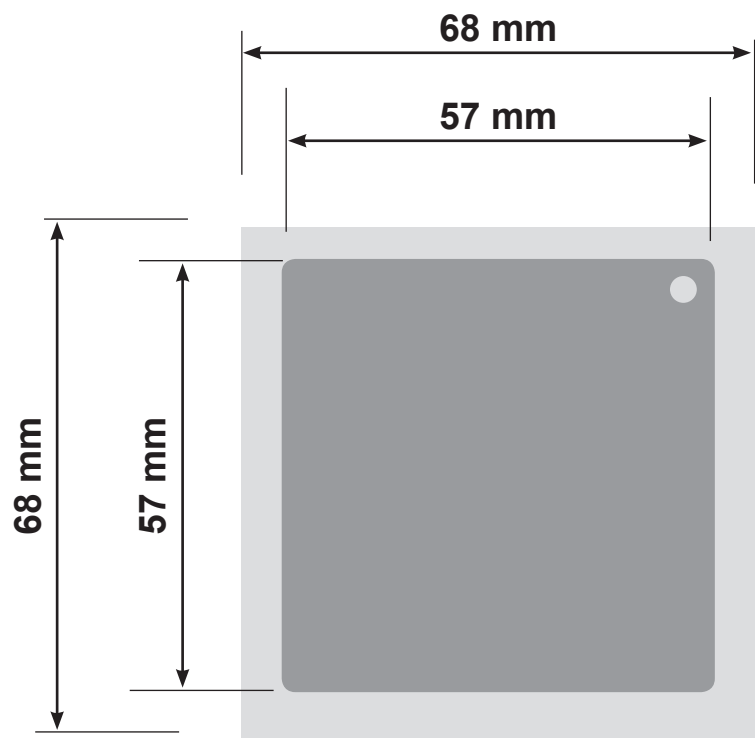

**LIGHT GREY AREA IS ACTUAL
IMAGE SIZE**

**DARK GREY AREA IS BLEED
AREA**

**237- XOB
HI GLOSS ALUMINIUM
KEYRING**

**238- XOB
HI GLOSS PLASTIC
KEYRING**

**238- XOB
COATED PLASTIC
KEYRING**

**DARK GREY AREA IS ACTUAL
IMAGE SIZE**
LIGHT GREY AREA IS BLEED AREA