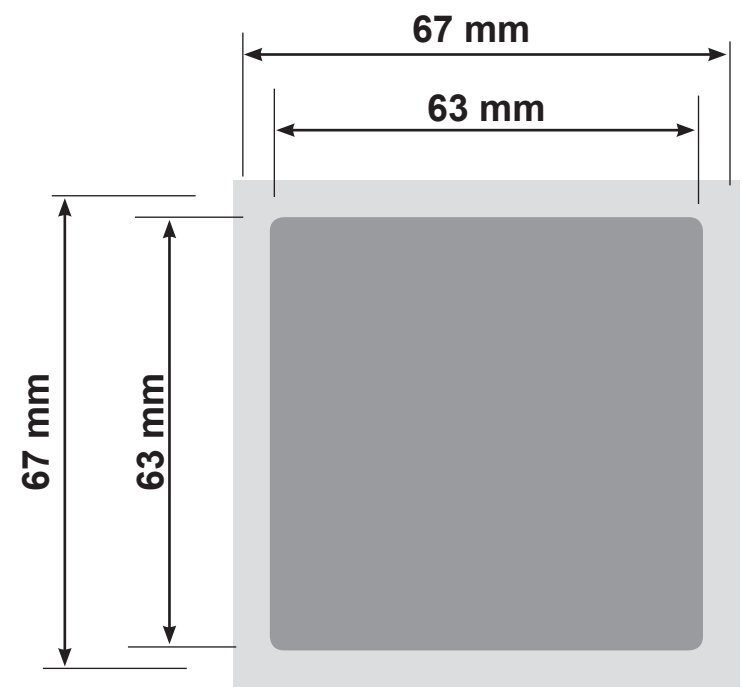

**LIGHT GREY AREA IS ACTUAL
IMAGE SIZE**

**DARK GREY AREA IS BLEED
AREA**

**237- XOB
HI GLOSS ALUMINIUM
KEYRING**

**238- XOB
HI GLOSS PLASTIC
KEYRING**

**238- XOB
COATED PLASTIC
KEYRING**

**DARK GREY AREA IS ACTUAL
IMAGE SIZE**
LIGHT GREY AREA IS BLEED AREA