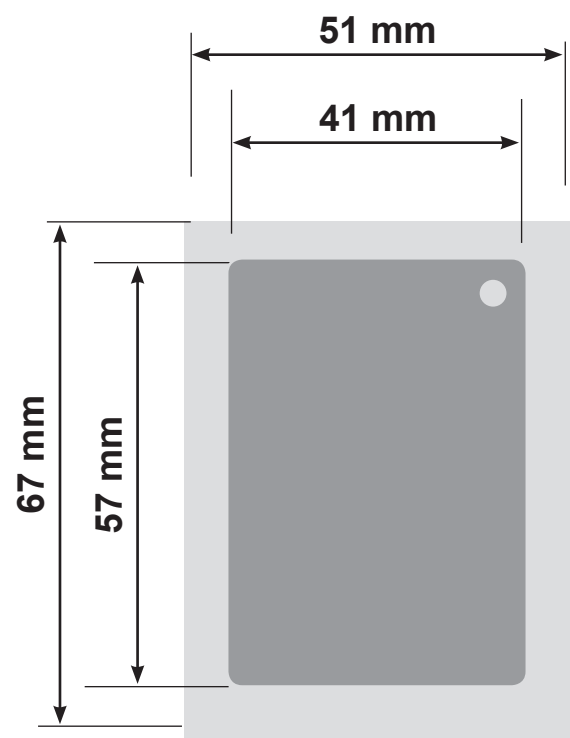

**LIGHT GREY AREA IS ACTUAL
IMAGE SIZE**

**DARK GREY AREA IS BLEED
AREA**

**237- XOB
HI GLOSS ALUMINIUM
KEYRING**

**238- XOB
HI GLOSS PLASTIC
KEYRING**

**238- XOB
COATED PLASTIC
KEYRING**

**DARK GREY AREA IS ACTUAL
IMAGE SIZE**
LIGHT GREY AREA IS BLEED AREA