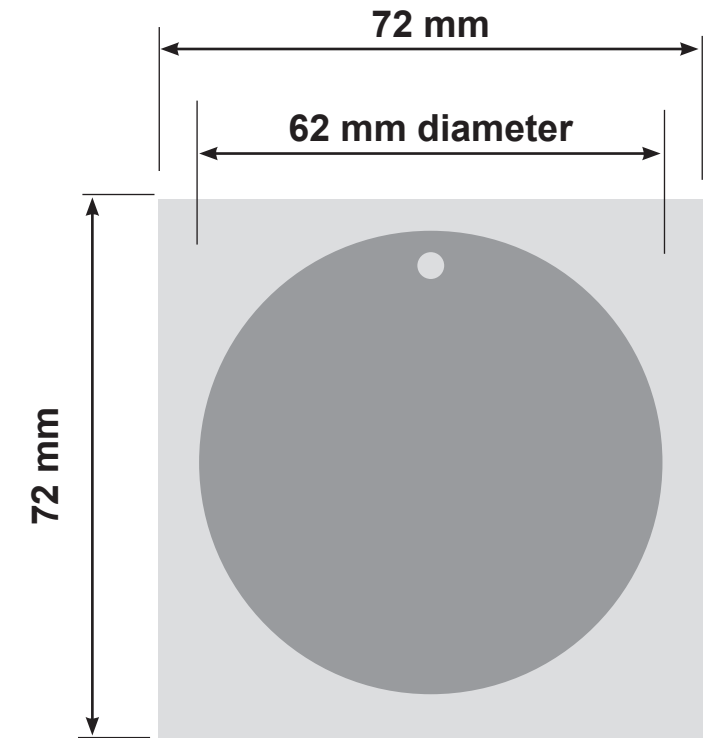

**LIGHT GREY AREA IS ACTUAL
IMAGE SIZE**

**DARK GREY AREA IS BLEED
AREA**

**237- XOB
HI GLOSS ALUMINIUM
KEYRING**

**238- XOB
HI GLOSS PLASTIC
KEYRING**

**238- XOB
COATED PLASTIC
KEYRING**

**DARK GREY AREA IS ACTUAL
IMAGE SIZE**
LIGHT GREY AREA IS BLEED AREA

**244- XOB
HI GLOSS ALUMINIUM
FRIDGE MAGNET**