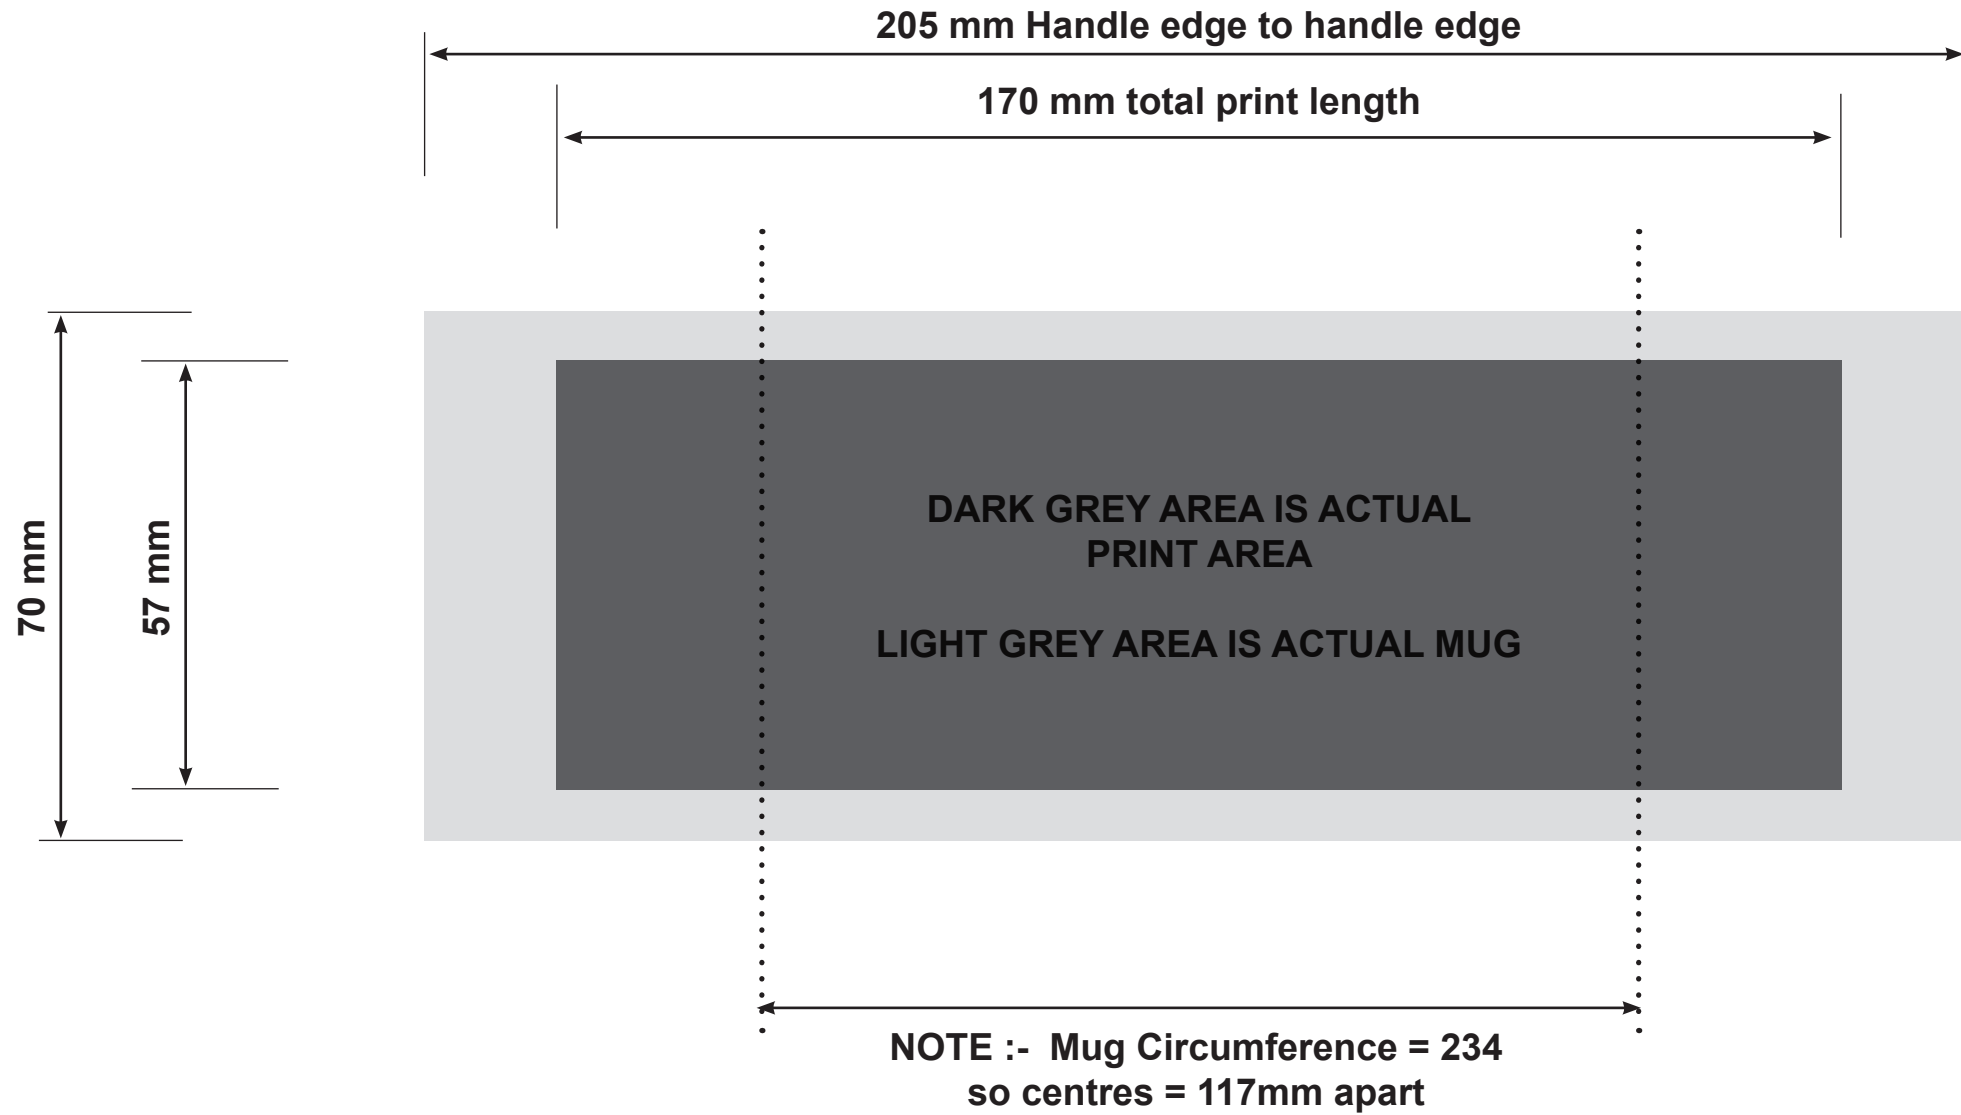

**NOTE :- Mug Circumference = 210mm
so centres = 105mm apart**

**NOTE :- Mug Circumference = 256mm
so centres = 128mm apart**

THE PRINTED AREA CAN BE MOVED TO EITHER LEFT OR RIGHT TO MOVE PRINT TOWARDS THE FRONT OR BACK IF THIS SUITS THE DESIGN BETTER