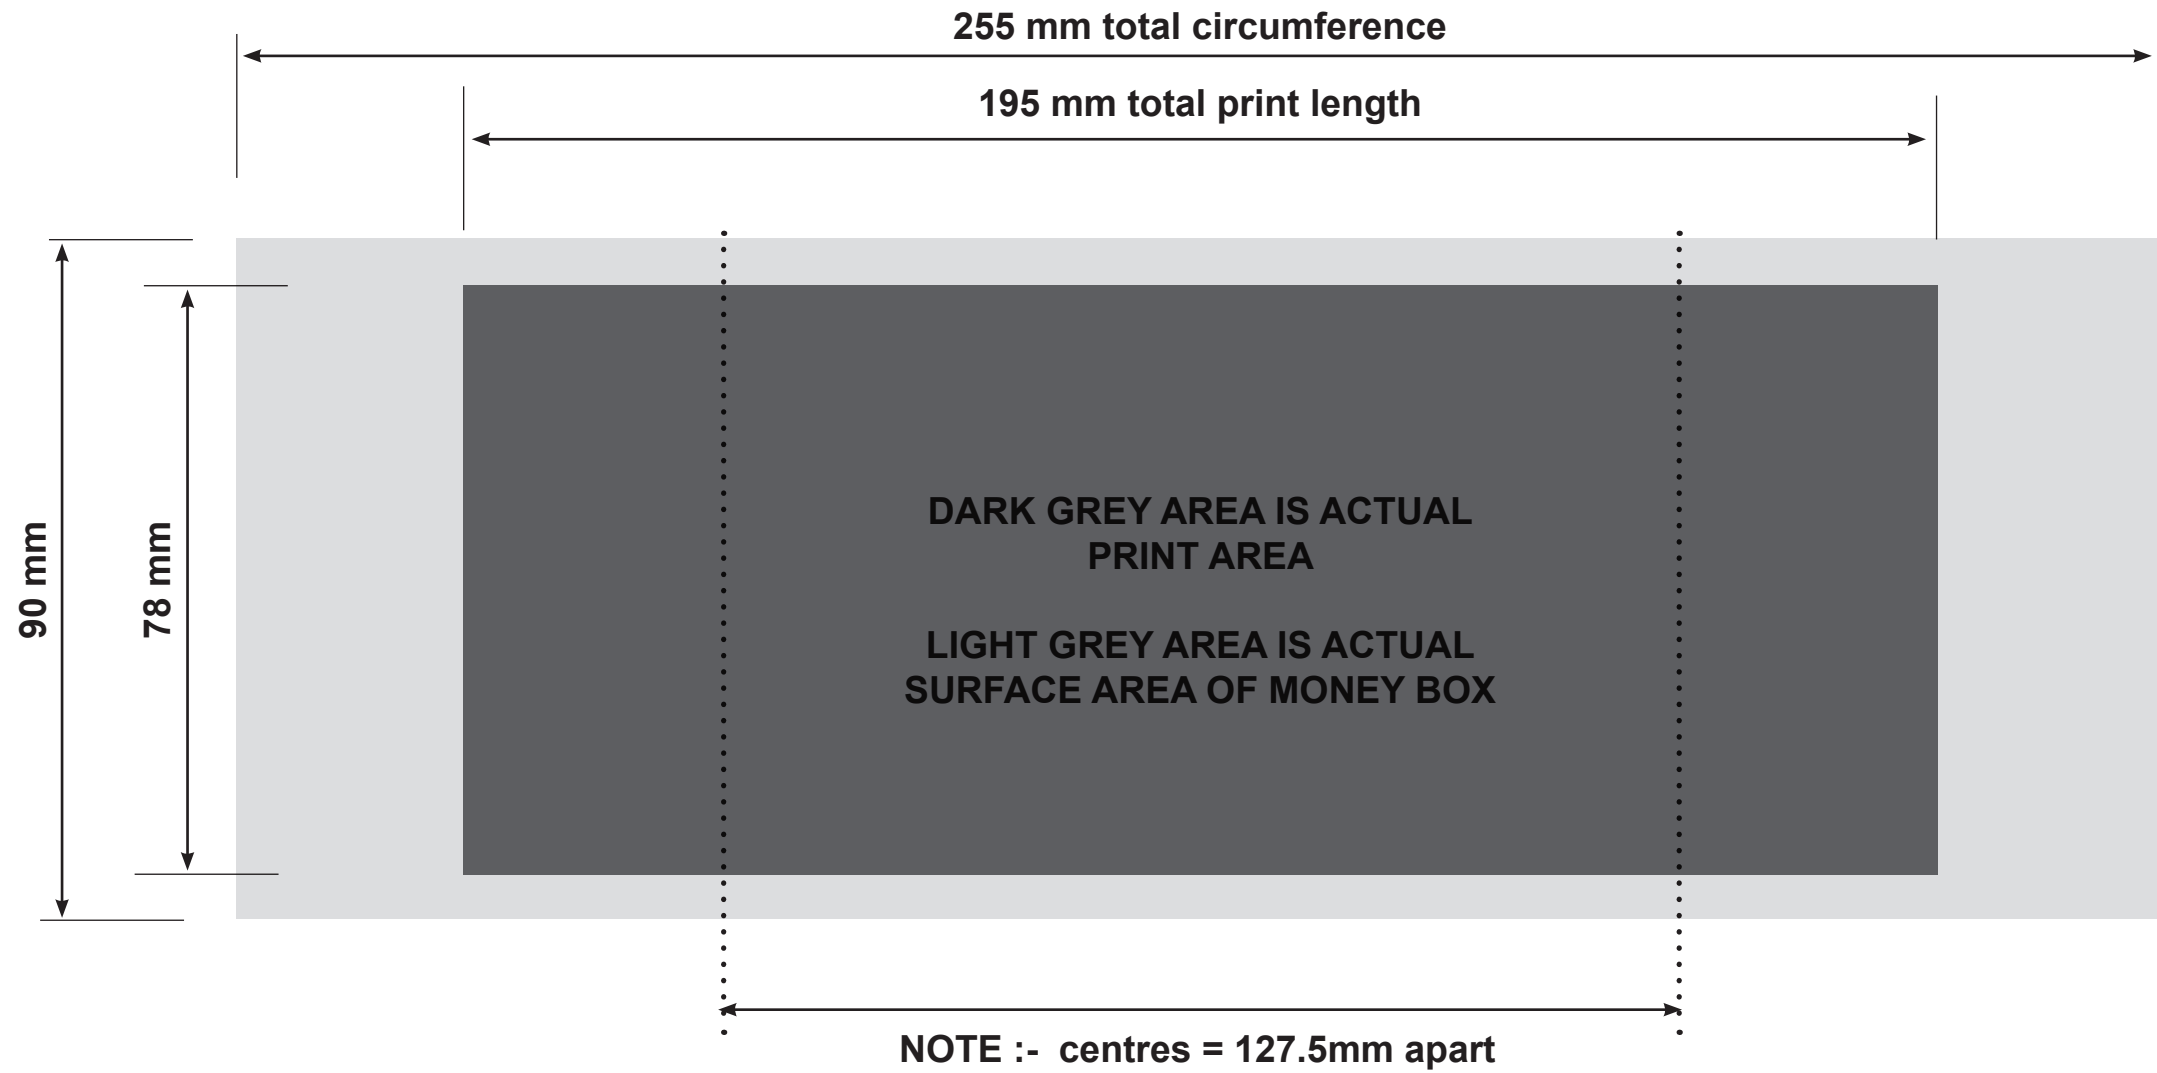

**NOTE :- Mug Circumference = 210mm
so centres = 105mm apart**

**NOTE :- Mug Circumference = 256mm
so centres = 128mm apart**

THE PRINTED AREA CAN BE MOVED TO EITHER LEFT OR RIGHT TO MOVE PRINT TOWARDS THE FRONT OR BACK IF THIS SUITS THE DESIGN BETTER