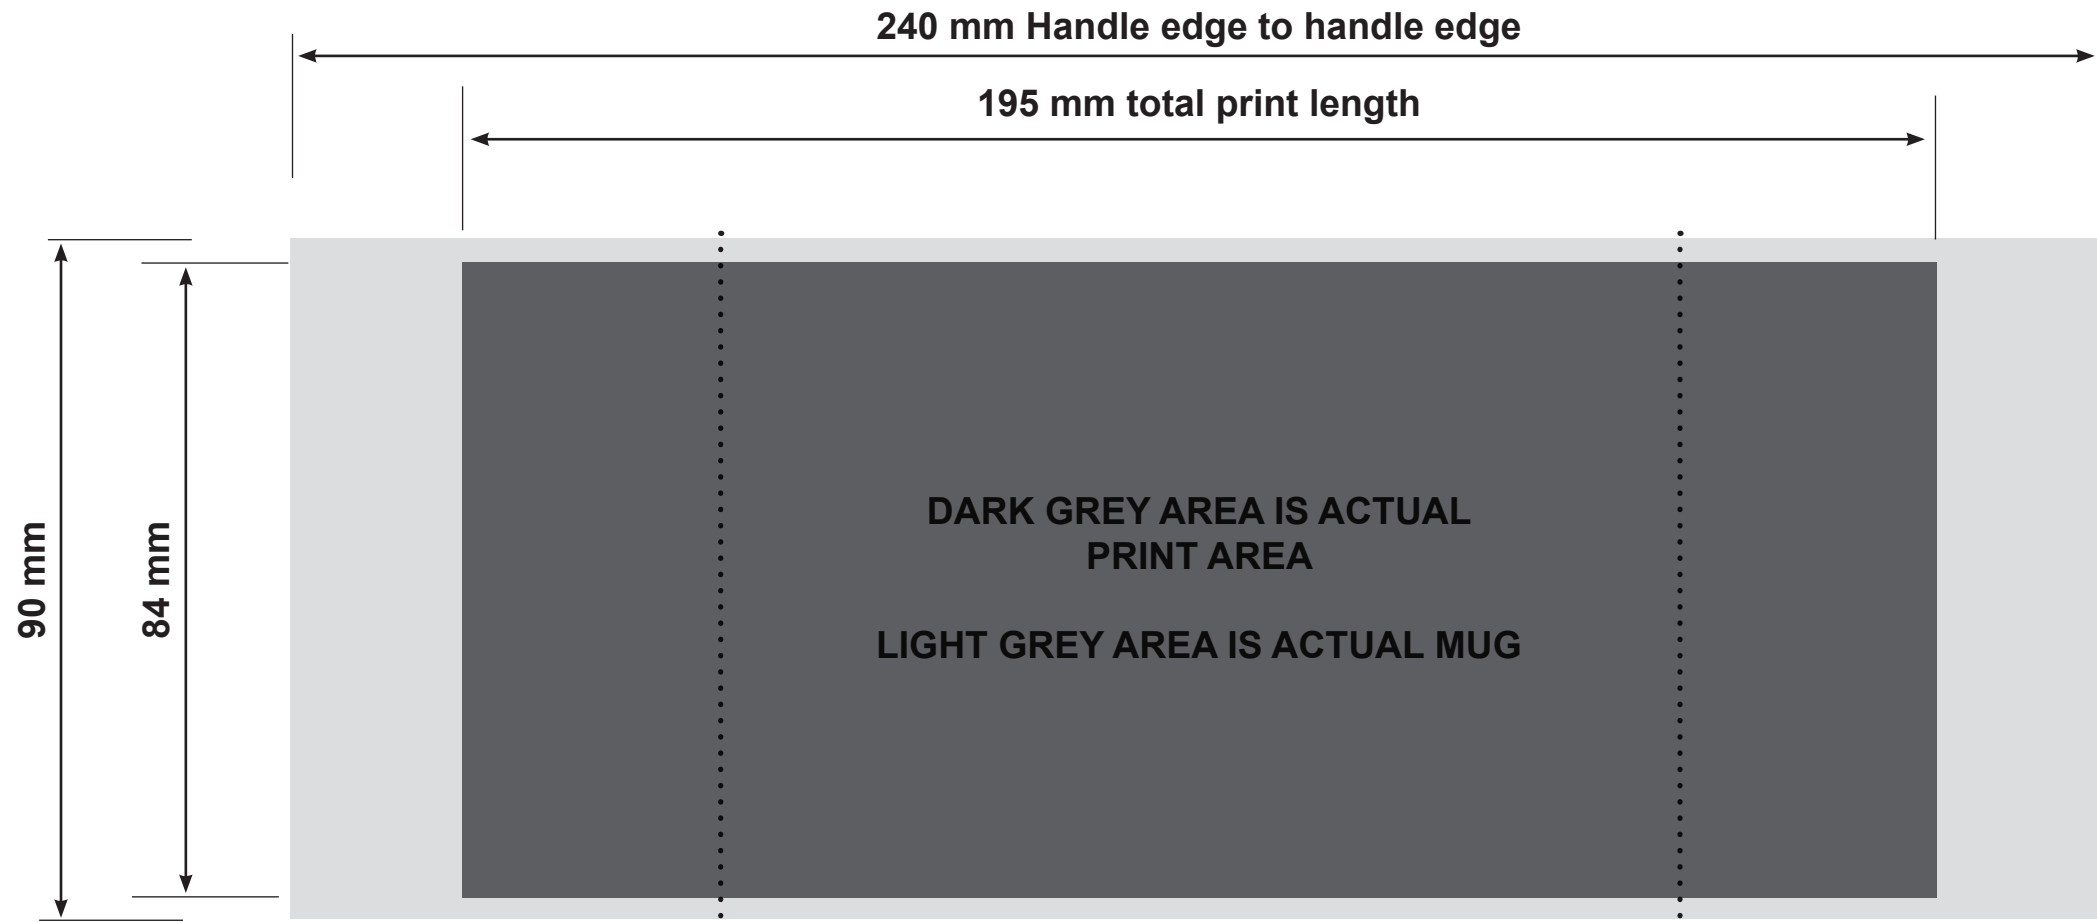

**NOTE :- Mug Circumference = 210mm
so centres = 105mm apart**

**NOTE :- Mug Circumference = 256mm
so centres = 128mm apart**

THE PRINTED AREA CAN BE MOVED TO EITHER LEFT OR RIGHT TO MOVE PRINT TOWARDS THE FRONT OR BACK IF THIS SUITS THE DESIGN BETTER