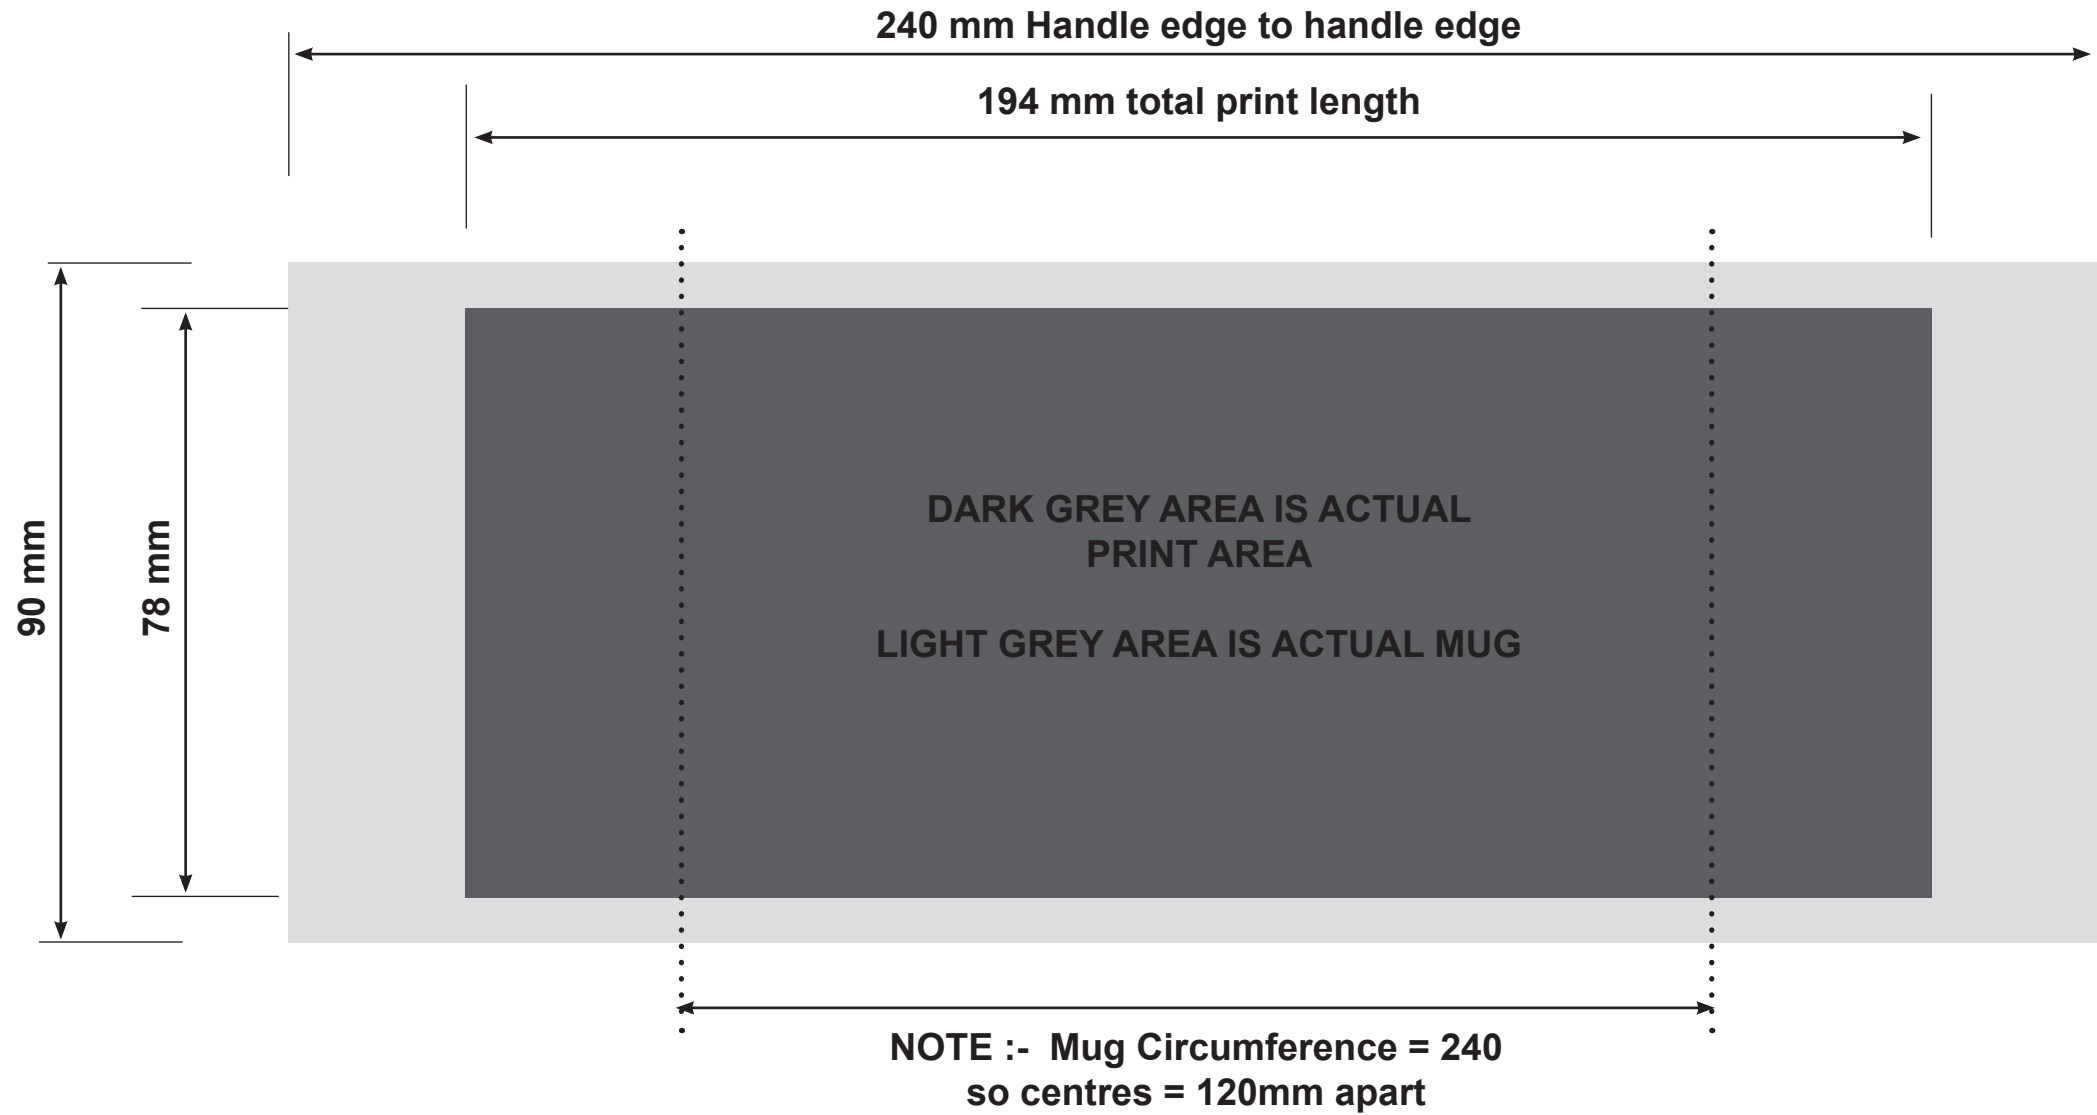

**NOTE :- Mug Circumference = 210mm
so centres = 105mm apart**

**NOTE :- Mug Circumference = 256mm
so centres = 128mm apart**

THE PRINTED AREA CAN BE MOVED TO EITHER LEFT OR RIGHT TO MOVE PRINT TOWARDS THE FRONT OR BACK IF THIS SUITS THE DESIGN BETTER