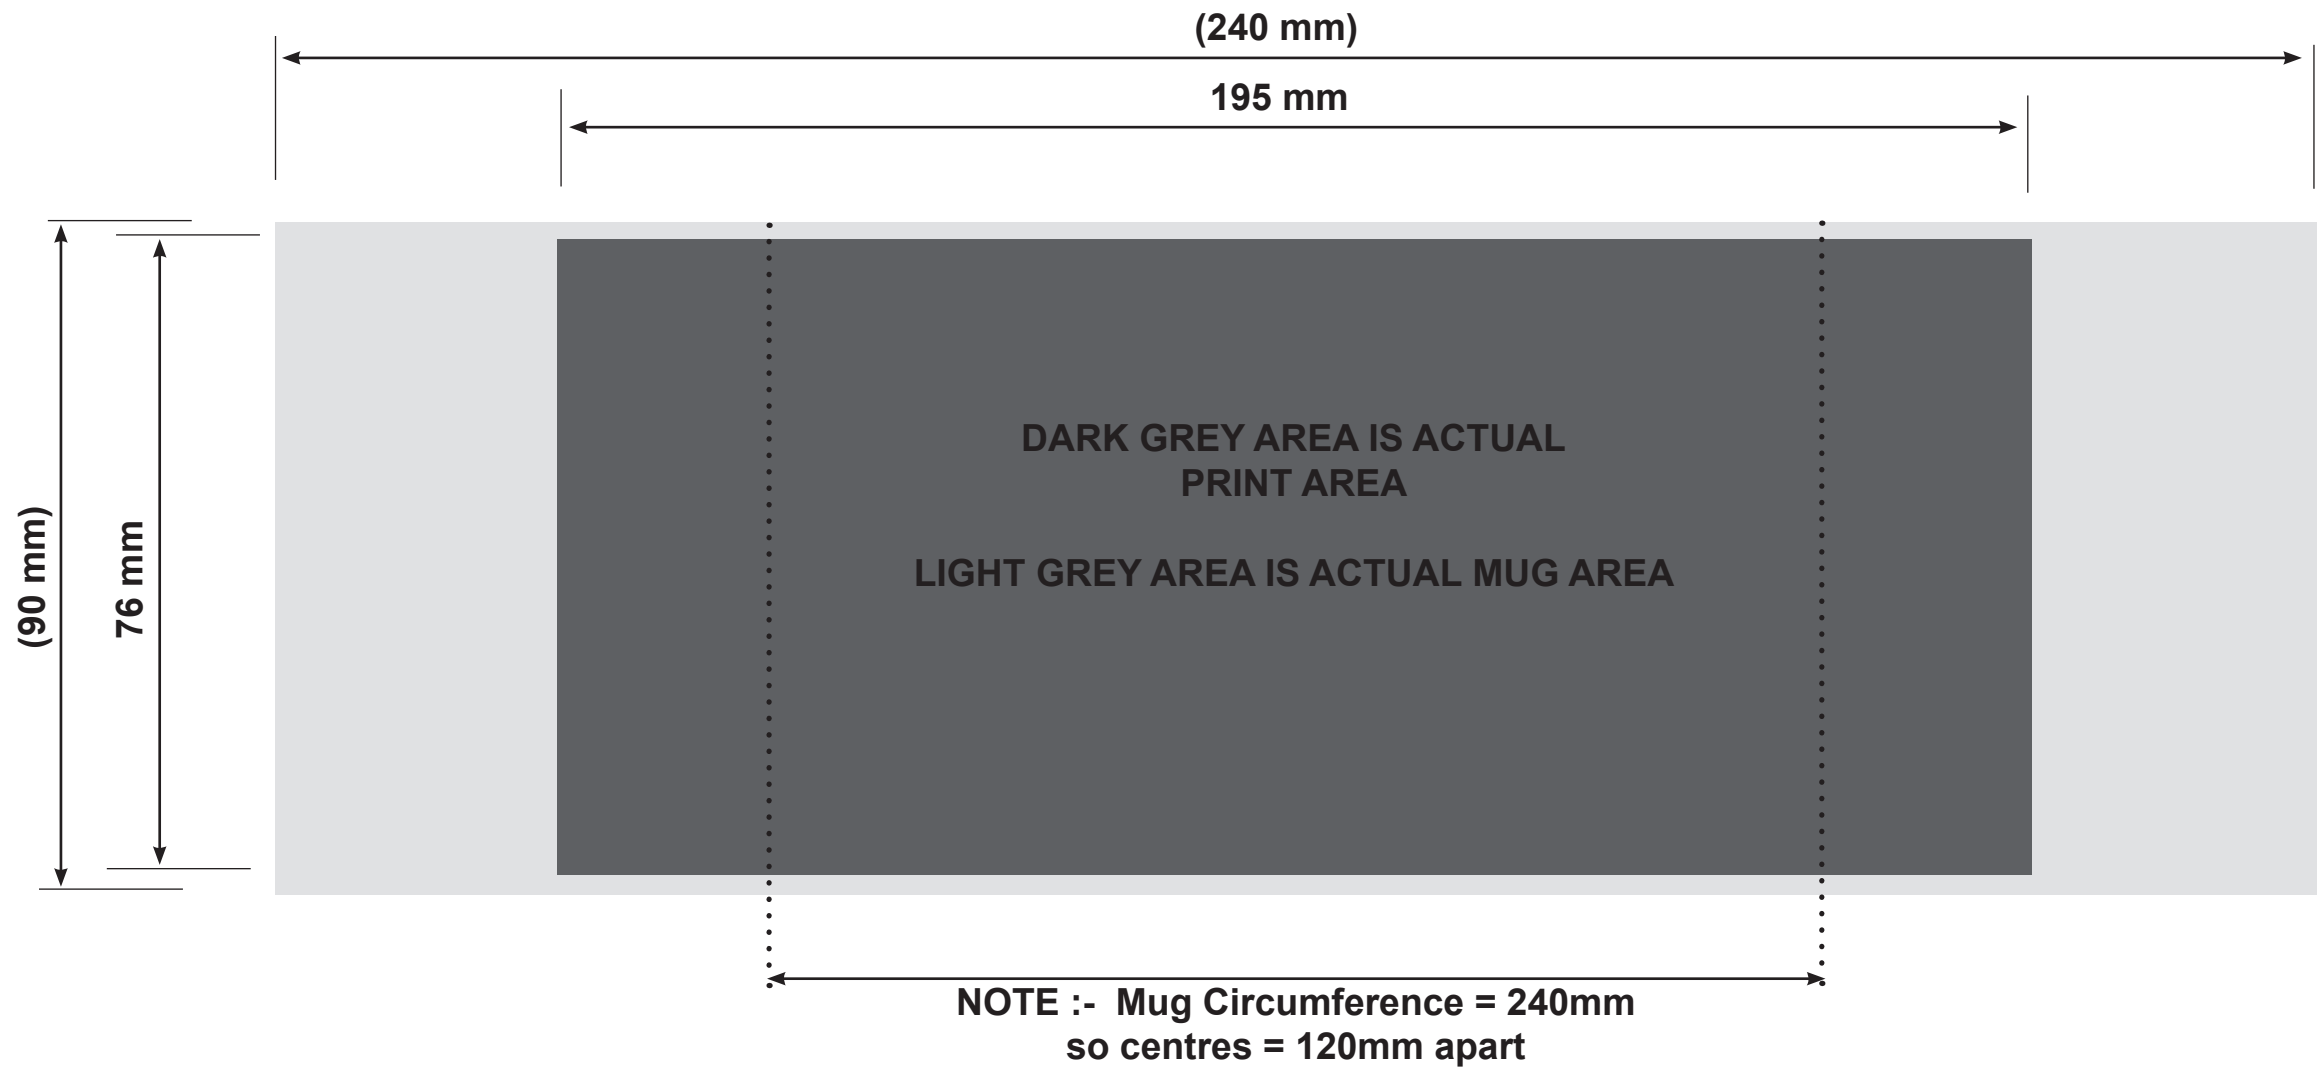

**NOTE :- Mug Circumference = 210mm
so centres = 105mm apart**

**NOTE :- Mug Circumference = 256mm
so centres = 128mm apart**

THE PRINTED AREA CAN BE MOVED TO EITHER LEFT OR RIGHT TO MOVE PRINT TOWARDS THE FRONT OR BACK IF THIS SUITS THE DESIGN BETTER