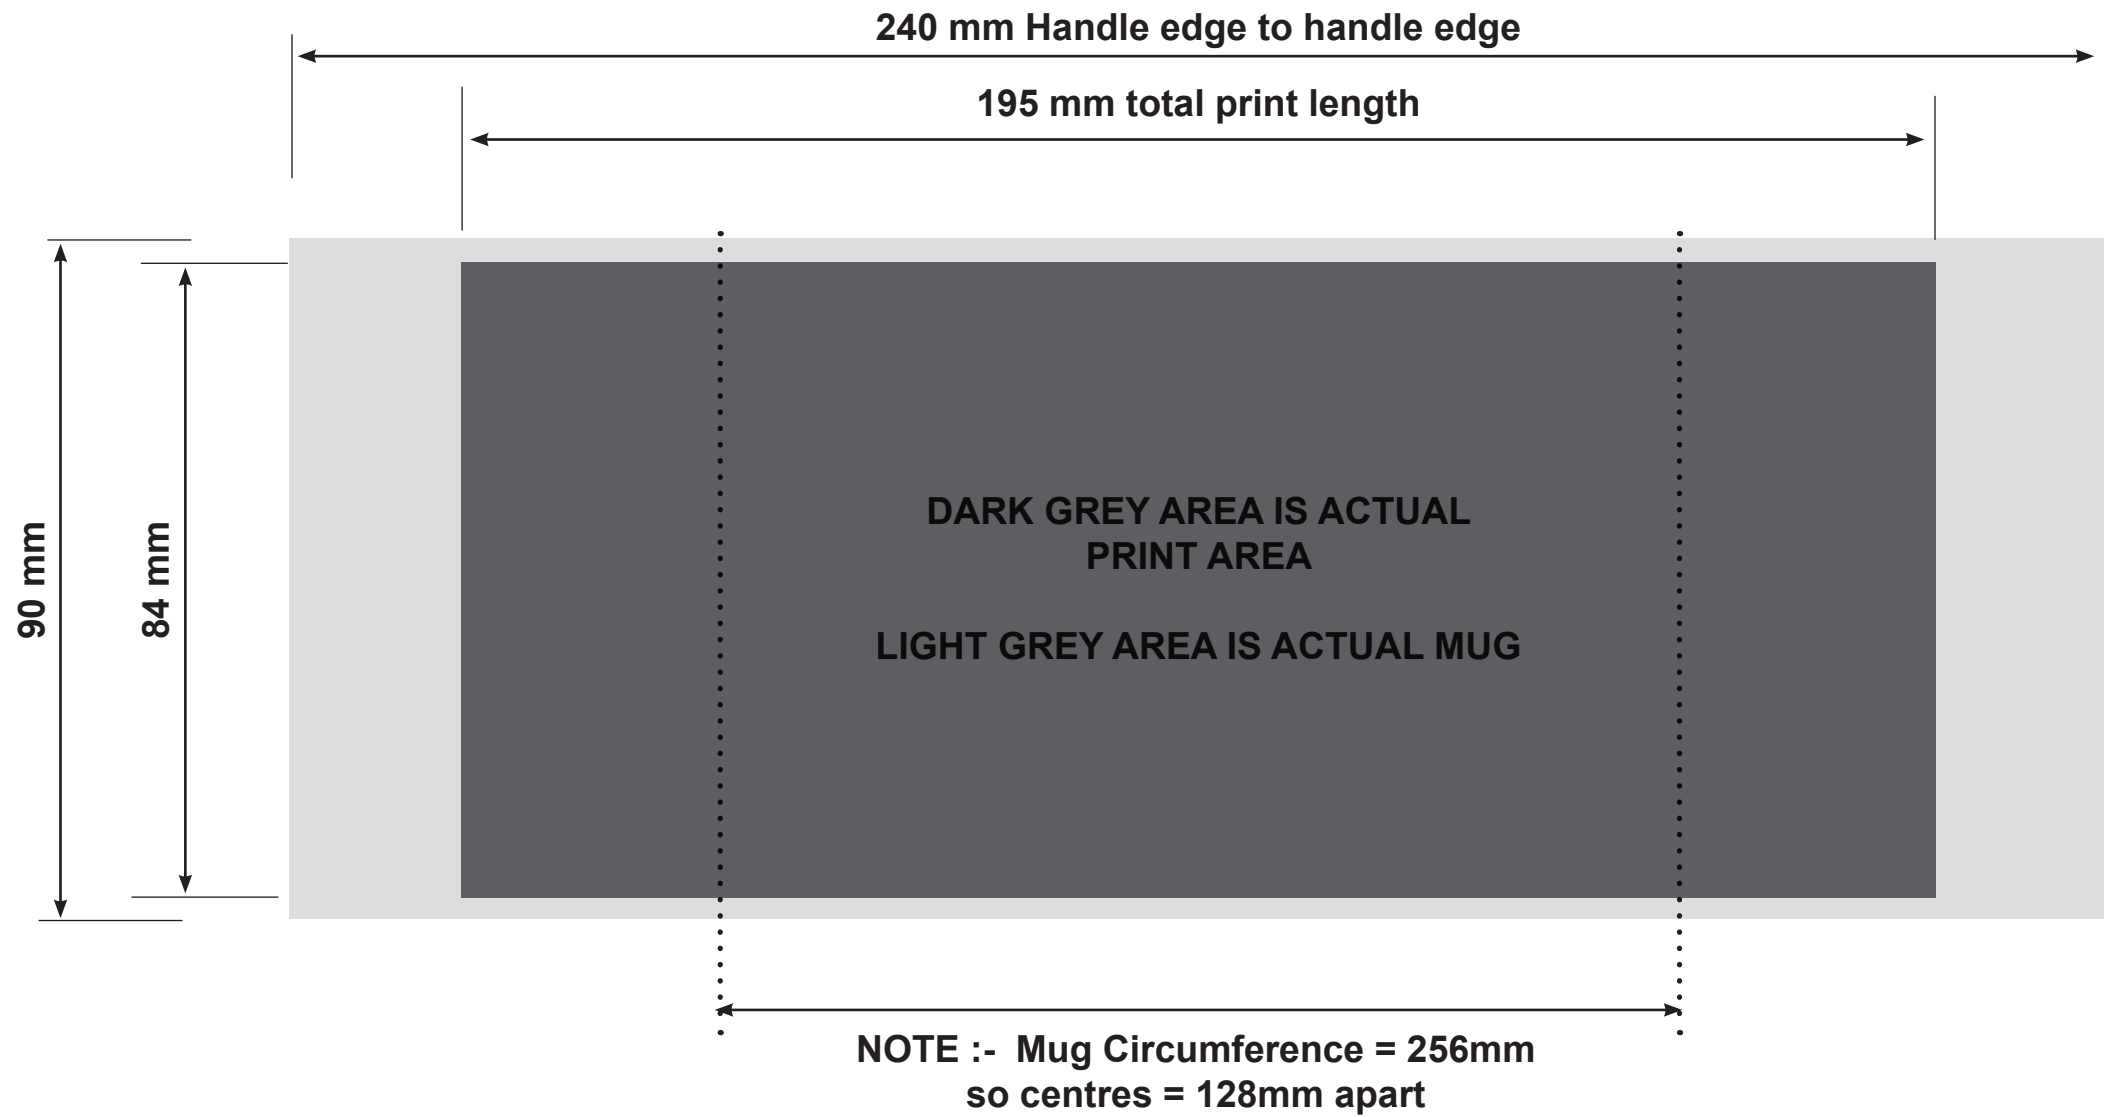

**NOTE :- Mug Circumference = 210mm
so centres = 105mm apart**

**NOTE :- Mug Circumference = 256mm
so centres = 128mm apart**

THE PRINTED AREA CAN BE MOVED TO EITHER LEFT OR RIGHT TO MOVE PRINT TOWARDS THE FRONT OR BACK IF THIS SUITS THE DESIGN BETTER